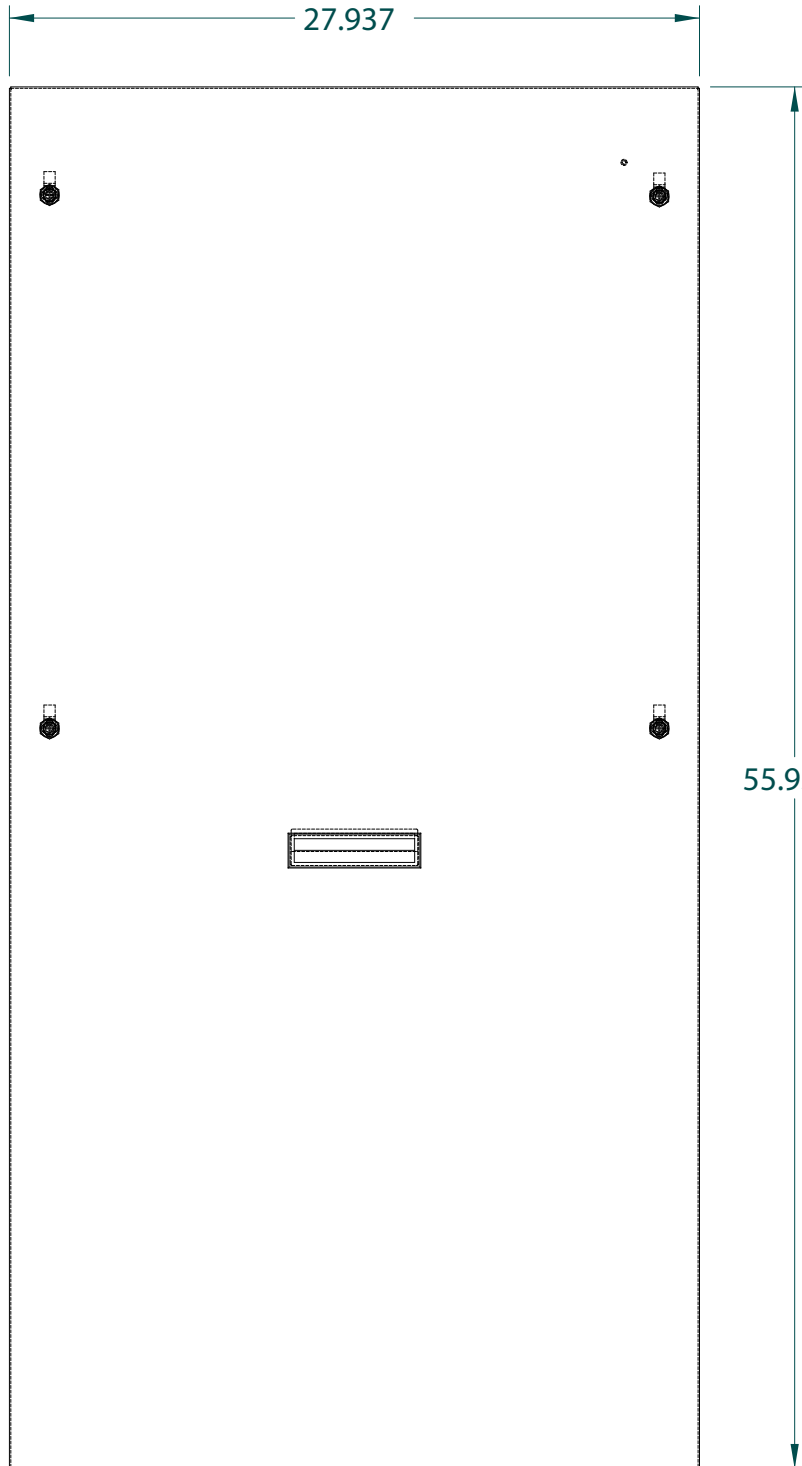

"Contempra 2" Rack Frame Side Panels

Features:

-  **Sold in pairs**
- Constructed of 16 gauge steel
- Panels fit flush with frame
- Features quick release quarter turn cam fasteners (4 per side) with internal latching provision
- Finished in a rugged, textured powder paint
- For higher security, quarter turn fasteners can be replaced with key locking versions (see below). Order part number **CSPQTRL**

Order part number **CSPQTRL**

Kit contains 4 quarter turn locks and 8 keys.
Good for 1 rack (ie...2 locks per side panel)

Assembly
Instructions

PART No. CSP5631

Side Panels (C2 Series)

SIDE PANELS

FEATURES

- Sold in pairs
- Constructed of 16 gauge steel
- Panels fit flush with frame
- Designed for easy removal and installation
- Features quick release 1/4 turn cam fasteners (4 per side) with internal latching provision
- Two pins on the bottom of the frame allow for easy alignment & installation
- Finished in a rugged textured powder paint